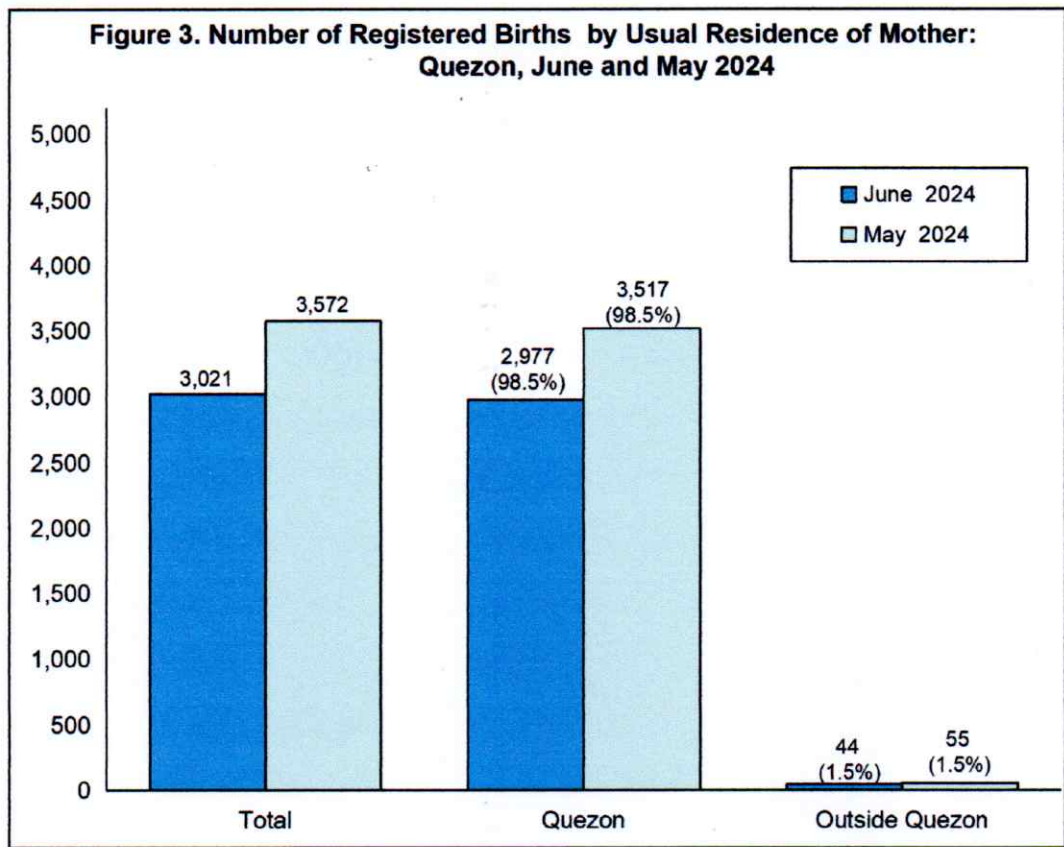

- In contrast, the highest negative difference of 93 was observed in Sariaya. This may be explained by its proximity to Lucena City where there are more health care facilities.

TECHNICAL NOTES

Vital Registration is a continuous process. Hence there is a need to specify certain cut-off period for purposes of reporting. The Birth Statistics in Quezon presented in this report contains highlights and summary of statistical tables of births that occurred on or before June 2024 and registered within the said month. Events that occurred in June 2024 but were not registered during the month were not included in this publication. For this report, Vital Events Information (VEI) system was used in data encoding.

Airene A. Pucyutan
AIRENE A. PUCYUTAN
Chief Statistical Specialist
PSA Quezon

[Signature]
NDP/DOC/PHM