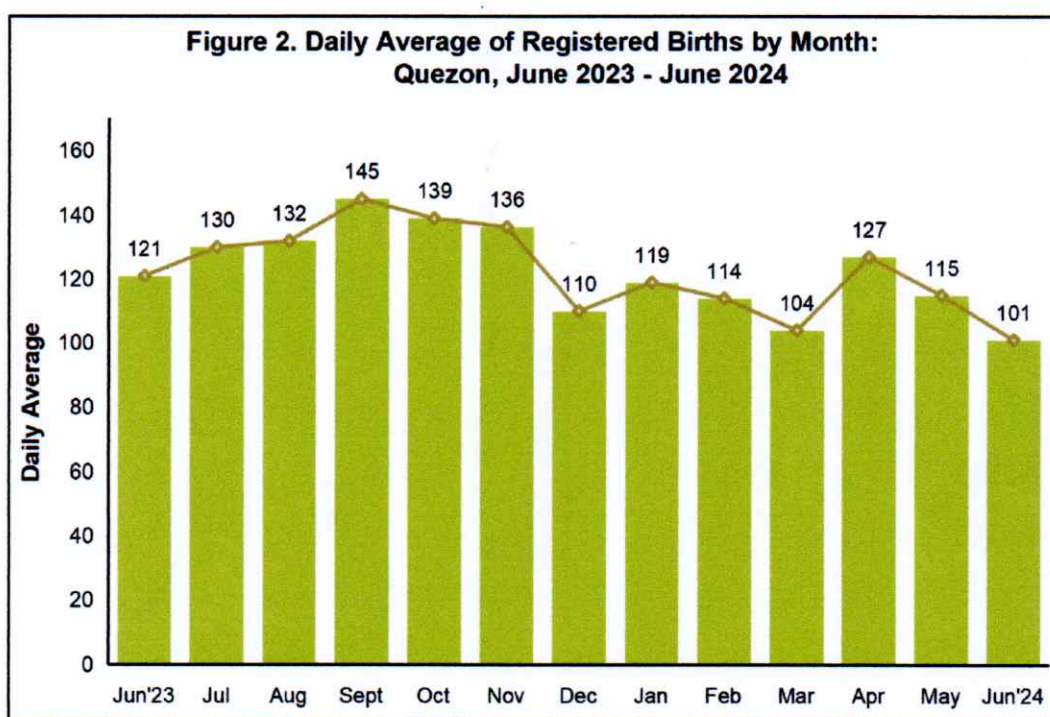

## BIRTH STATISTICS IN QUEZON: June 2024 (Preliminary Results)

Date of Release: 30 January 2025  
Reference No. 2025 - 016

### Number of Live births...

- A total of 3,021 live births were registered in the province in June 2024. It recorded a decrease of 15.4 percent from the May 2024 figure of 3,572.
- Of the total births registered, 49.0 percent were males and 51.0 percent were females. This resulted to a birth sex ratio of 96 males for every 100 females.

*Ray*

- The daily average of birth occurrences during the month was 101, lower than the recorded daily average of 115 in May 2024.
- Lucena City recorded the highest number of live births with a total of 809 or 26.8 percent of the total births registered in the province. It was followed by Lopez and Candelaria with 214 or 7.1 percent and 194 or 6.4 percent, respectively.
- The three (3) municipalities with the least number of registered births were Agdangan (5 or 0.17%), Quezon (3 or 0.10%), and Pitogo (1 or 0.03%).
- No birth was recorded in the municipality of Plaridel in June 2024.