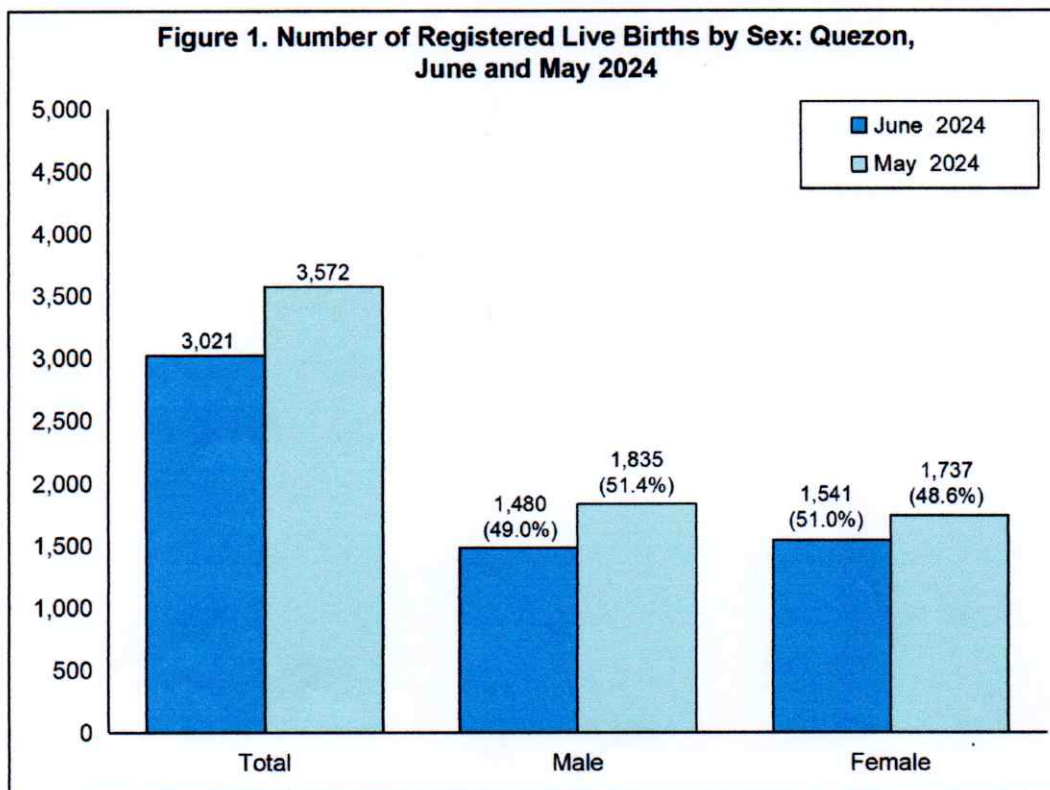

### Number of Live births...

- A total of 3,021 live births were registered in the province in June 2024. It recorded a decrease of 15.4 percent from the May 2024 figure of 3,572.
- Of the total births registered, 49.0 percent were males and 51.0 percent were females. This resulted to a birth sex ratio of 96 males for every 100 females.

*Ray*

- The daily average of birth occurrences during the month was 101, lower than the recorded daily average of 115 in May 2024.
- Lucena City recorded the highest number of live births with a total of 809 or 26.8 percent of the total births registered in the province. It was followed by Lopez and Candelaria with 214 or 7.1 percent and 194 or 6.4 percent, respectively.
- The three (3) municipalities with the least number of registered births were Agdangan (5 or 0.17%), Quezon (3 or 0.10%), and Pitogo (1 or 0.03%).
- No birth was recorded in the municipality of Plaridel in June 2024.