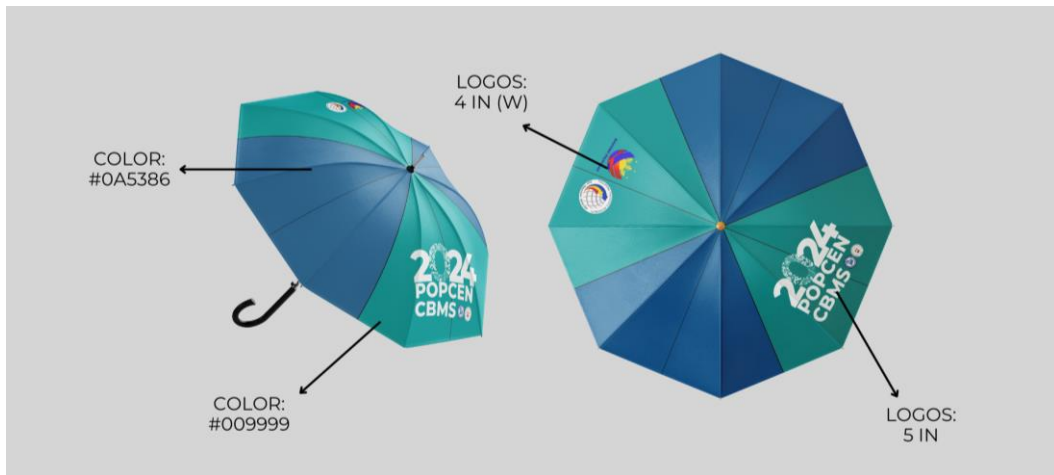

Annex

2024 POPCEN-CBMS bag

Specification(s):

- Drawstring Sling bag (Messenger Bag) with 2024 POPCEN-CBMS Logo
- With Side and Inner Pockets
- Material: Heavy canvas fabric
- Color: Black
- Full Length: at least 23 in
- Folded: at least 12 in
- Width: at least 17.5 in

Golf Umbrella

Specification(s):

- Golf Umbrella
- Color: #0a5386 and #009999
- Logo Size: 4 in x 4 in
- Bagong Pilipinas Logo and PSA logo in #0a5386 panel
- CBMS Logo and POPCEN Logo in #009999 panel
- Measure: at least 40" in diameter when opened
- Polyester top with metal post and frame (8 ribs)
- Automatic Open Push Button
- Cane or Straight handle
- Single Canopy
- Heavy duty

T-Shirt

Specifications:

- Cotton Printing
- 100% pure cotton fabric with PSA and 2024 POPCEN-CBMS Logo
- Imprint logo colored
- PSA logo (front): 2.5 x 2.5
- 2024 POPCEN-CBMS logo (back): 3.5 inch

2024 POPCEN-CBMS ID Lace

Specifications:

- Sublimation Lanyard
- Lanyard wide: 1 inch
- Length: 22.2 inch
- Special Hook: 1.6 inch
- Color: Lace – Teal (#009999);
Text – White; printed with “Philippine Statistics Authority” and
“2024 POPCEN-CBMS”
- Plastic Detachable Bucket
- Color: Light Blue