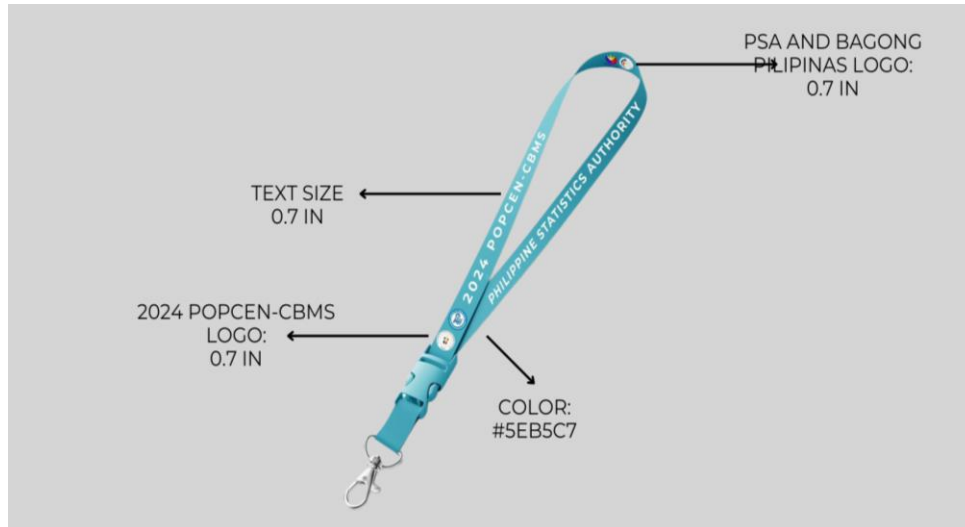

Golf Umbrella

Specification(s):

- Golf Umbrella
- Color: #0a5386 and #009999
- Logo Size: 4 in x 4 in
- Bagong Pilipinas Logo and PSA logo in #0a5386 panel
- CBMS Logo and POPCEN Logo in #009999 panel
- Measure: at least 40" in diameter when opened
- Polyester top with metal post and frame (8 ribs)
- Automatic Open Push Button
- Cane or Straight handle
- Single Canopy
- Heavy duty

T-Shirt

Specifications:

- Cotton Printing
- 100% pure cotton fabric with PSA and 2024 POPCEN-CBMS Logo
- Imprint logo colored
- PSA logo (front): 2.5 x 2.5
- 2024 POPCEN-CBMS logo (back): 3.5 inch

2024 POPCEN-CBMS ID Lace

Specifications:

- Sublimation Lanyard
- Lanyard wide: 1 inch
- Length: 22.2 inch
- Special Hook: 1.6 inch
- Color: Lace – Teal (#009999);
Text – White; printed with “Philippine Statistics Authority” and
“2024 POPCEN-CBMS”
- Plastic Detachable Bucket
- Color: Light Blue