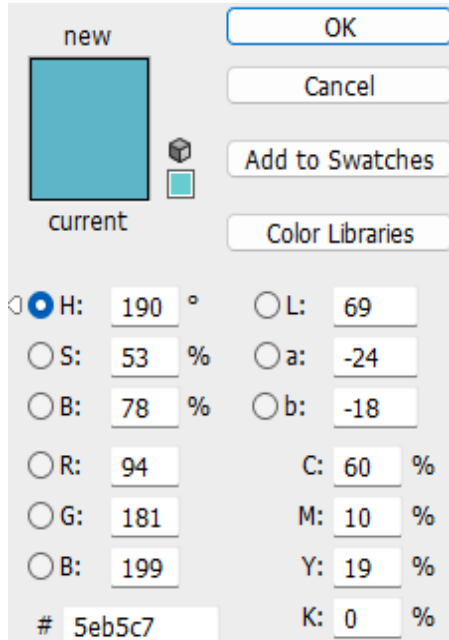

Golf Umbrella

Specification(s):

- Golf Umbrella
- Color: #0a5386 and #009999
- Logo Size: 4 in x 4 in
- Bagong Pilipinas Logo and PSA logo in #0a5386 panel
- CBMS Logo and POPCEN Logo in #009999 panel
- Measure: at least 40" in diameter when opened
- Polyester top with metal post and frame (8 ribs)
- Automatic Open Push Button
- Cane or Straight handle
- Single Canopy
- Heavy duty

T-Shirt

Specifications:

- Cotton Printing
- 100% pure cotton fabric with PSA and 2024 POPCEN-CBMS Logo
- Imprint logo colored
- PSA logo (front): 2.5 x 2.5
- 2024 POPCEN-CBMS logo (back): 3.5 inch

2024 POPCEN-CBMS ID Lace

Specifications:

- Sublimation Lanyard
- Lanyard wide: 1 inch
- Length: 22.2 inch
- Special Hook: 1.6 inch
- Color: Lace – Teal (#009999);
Text – White; printed with “Philippine Statistics Authority” and
“2024 POPCEN-CBMS”
- Plastic Detachable Bucket
- Color: Light Blue