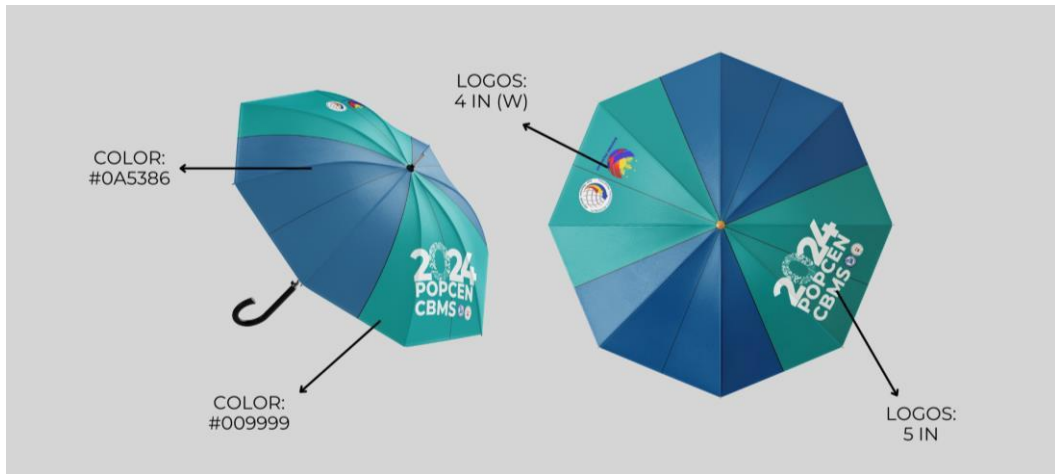

Annex

2024 POPCEN-CBMS bag

Specification(s):

- Drawstring sling bag (messenger bag) w/ 2024 POPCEN-CBMS Logo
- With Side and Inner Pockets
- Material: Polyfine canvass with rubber backing for water repellant
- Color: Black
- Full length: at least 23 inches
- Folded: at least 12 inches
- Width: at least 17.5 inches

Golf Umbrella

Specification(s):

- Golf Umbrella
- Color: #0a5386 and #009999
- Logo Size: 4 in x 4 in
- Bagong Pilipinas Logo and PSA logo in #009999 panel
- CBMS Logo and POPCEN Logo in #009999 panel (opposite side)
- Measure: at least 50-60" in diameter when opened or at least 27-30" in radius
- Metal or Polyester top with metal post and frame (8 ribs)
- Automatic Open Push Button
- Cane or Straight handle
- Single Canopy
- Heavy duty

T-Shirt

Specifications:

- Cotton Printing
- 100% pure cotton fabric with PSA and 2024 POPCEN-CBMS Logo
- Imprint logo colored
- PSA logo (front): 2.5 x 2.5
- 2024 POPCEN-CBMS logo (back): 3.5 inch

2024 POPCEN-CBMS ID Lace

2024 POPCEN-CBMS ID LACE

Specifications:

- Sublimation Lanyard
- Lanyard width: at least 1 inch
- Length: at least 22.2 inches
- Special Hook: at least 1.6 inch
- Color: Lace (front) – Teal (#009999); Lace (back) – Teal (#009999) or black;
- Text – White; printed with “Philippine Statistics Authority” and “2024 POPCEN-CBMS”
- Plastic Detachable Bucket
- Color: light blue or black