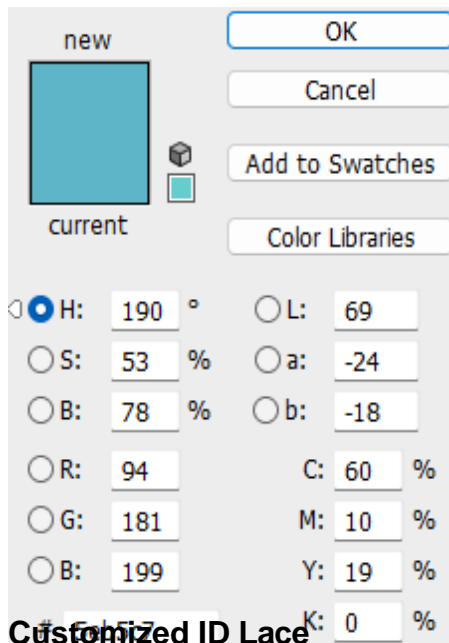

Annex

2024 POPCEN-CBMS bag

Specification(s):

- Drawstring sling bag (messenger bag) w/ 2024 POPCEN-CBMS Logo
- With Side and Inner Pockets
- Material: Polyfine canvass with rubber backing for water repellant
- Color: Black
- Full length: at least 23 inches
- Folded: at least 12 inches
- Width: at least 17.5 inches

Golf Umbrella

Specification(s):

- Golf Umbrella
- Color: #0a5386 and #009999
- Logo Size: 4 in x 4 in
- Bagong Pilipinas Logo and PSA logo in #009999 panel
- CBMS Logo and POPCEN Logo in #009999 panel (opposite side)
- Measure: at least 50-60" in diameter when opened or at least 27-30" in radius
- Metal or Polyester top with metal post and frame (8 ribs)
- Automatic Open Push Button
- Cane or Straight handle
- Single Canopy
- Heavy duty

T-Shirt

Specifications:

- Cotton Printing
- 100% pure cotton fabric with PSA and 2024 POPCEN-CBMS Logo
- Imprint logo colored
- PSA logo (front): 2.5 x 2.5
- 2024 POPCEN-CBMS logo (back): 3.5 inch

2024 POPCEN-CBMS ID Lace

2024 POPCEN-CBMS ID LACE

Specifications:

- Sublimation Lanyard
- Lanyard width: at least 1 inch
- Length: at least 22.2 inches
- Special Hook: at least 1.6 inch
- Color: Lace (front) – Teal (#009999); Lace (back) – Teal (#009999) or black;
- Text – White; printed with “Philippine Statistics Authority” and “2024 POPCEN-CBMS”
- Plastic Detachable Bucket
- Color: light blue or black